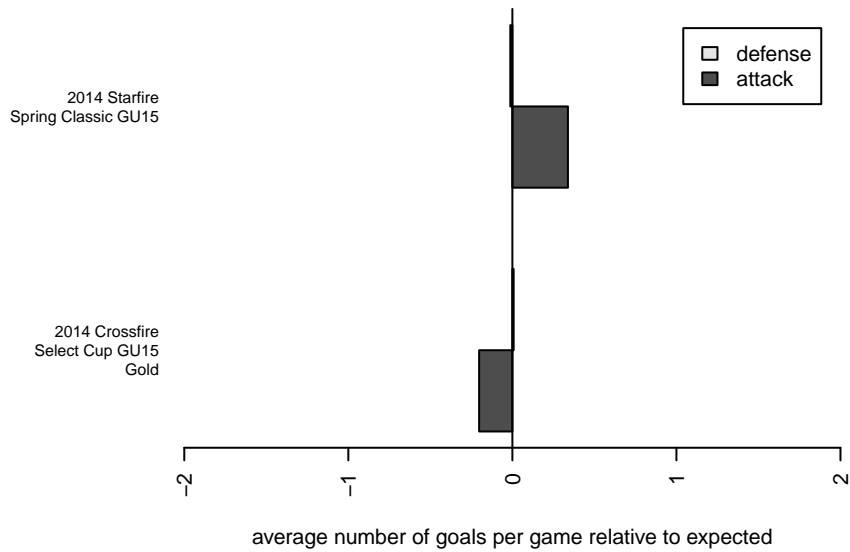

# TSS Academy Quarry G99

, OR  
G99 total strength=1440  
attack=5.32 defense=15.87

alt names used:  
TSS Academy Quarry  
TSS Academy Quarry

Venues played:  
2014 Starfire Spring Classic GU15  
2014 Crossfire Select Cup GU15 Gold

**attack and defense variance (black dot)  
relative to other teams  
and top 10 in region**

**attack and defense rating  
relative to others at age  
and all opponents in last 13 months**

**attack and defense rating  
relative to others at age  
and all opponents in last 13 months**

**Performance relative to 13 month average**

**Performance relative to 13 month average**

Distribution of opponents  
 Red = Lose zone, Blue = Win zone, Green = Even  
 Black line separates win/lose zones