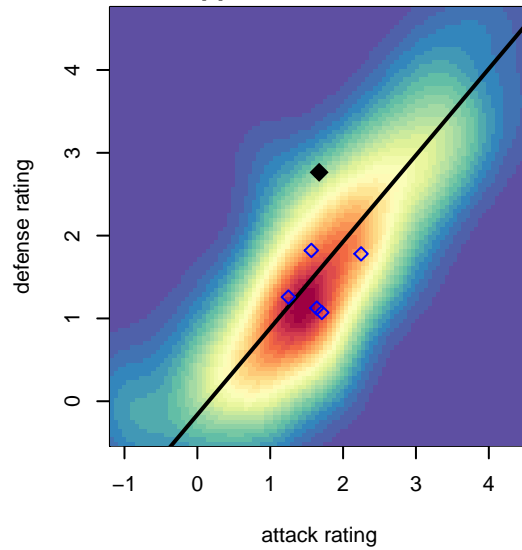

# TSS Academy Quarry G99

, OR  
G99 total strength=1440  
attack=5.32 defense=15.87

alt names used:  
TSS Academy Quarry  
TSS Academy Quarry

Venues played:  
2014 Starfire Spring Classic GU15  
2014 Crossfire Select Cup GU15 Gold

**attack and defense variance (black dot)  
relative to other teams  
and top 10 in region**

**attack and defense rating  
relative to others at age  
and all opponents in last 13 months**

**attack and defense rating  
relative to others at age  
and all opponents in last 13 months**

**Performance relative to 13 month average**

**Performance relative to 13 month average**

Distribution of opponents  
 Red = Lose zone, Blue = Win zone, Green = Even  
 Black line separates win/lose zones